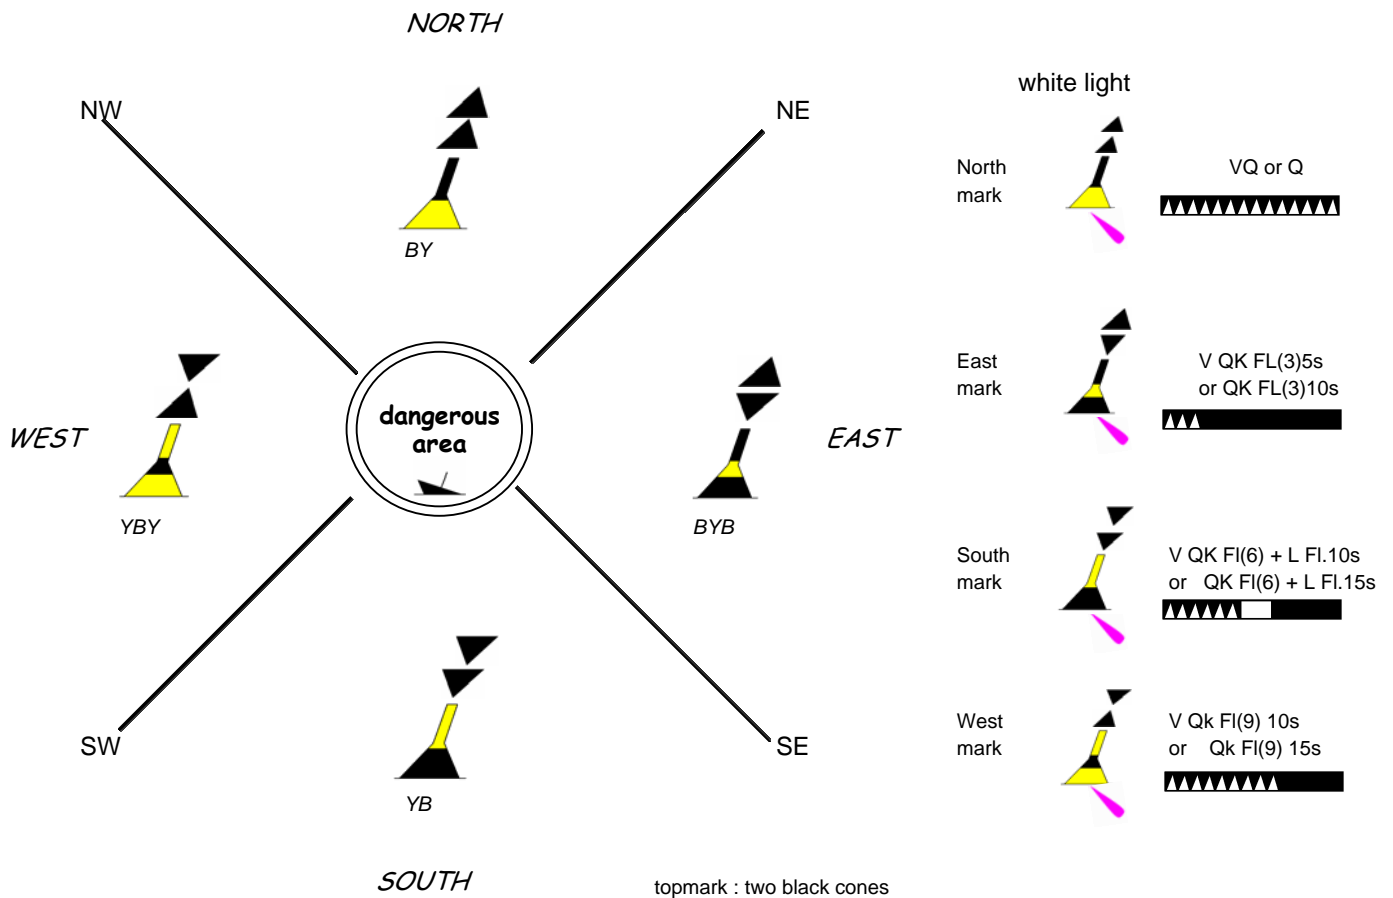

IALA BUOYAGE SYSTEM ' A '

LATERAL MARKS

PORT HAND

topmark : red can

red light

Fl.R
or Occ.R

STARBOARD HAND

topmark : green cone

green light

Fl.G
or Occ.G

CARDINAL MARKS

ISOLATED DANGER

topmark : two black spheres

white light
Gp Fl(2)

SAFE WATER

topmark : red sphere

white light
Iso or Occ.
or L Fl 10s

SPECIAL

topmark : yellow X

yellow light
any phases , other than
those described before